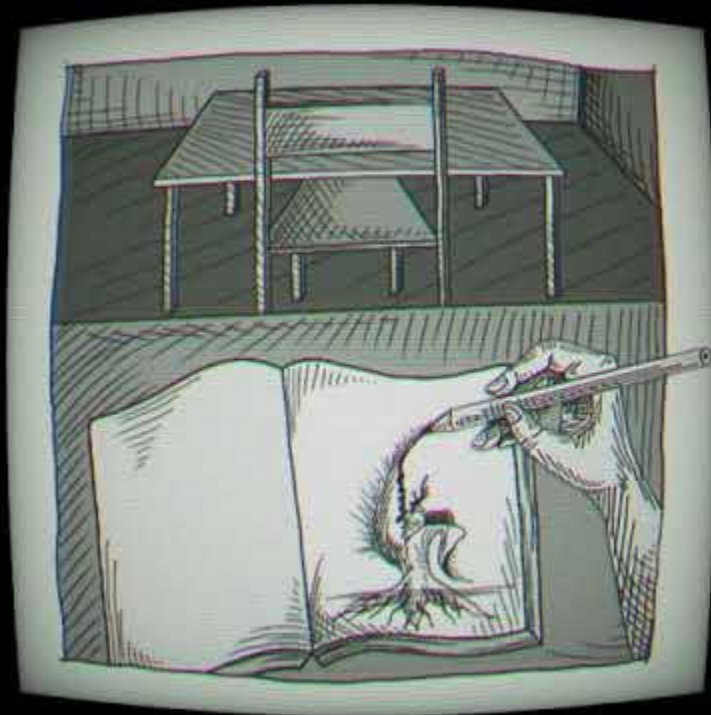

Mind's Eye

Synopsis

Portrayal of social anxiety, being labeled and not fitting in the social standards as well as running away from reality into an imagined world.

Art as a coping mechanism and therapy.

Storyboard

Concept Art

Creature Concepts:

Tree Concepts:

Concept Art

Environment Concept Art

Animatic

Team Members

Nora Bouchtat