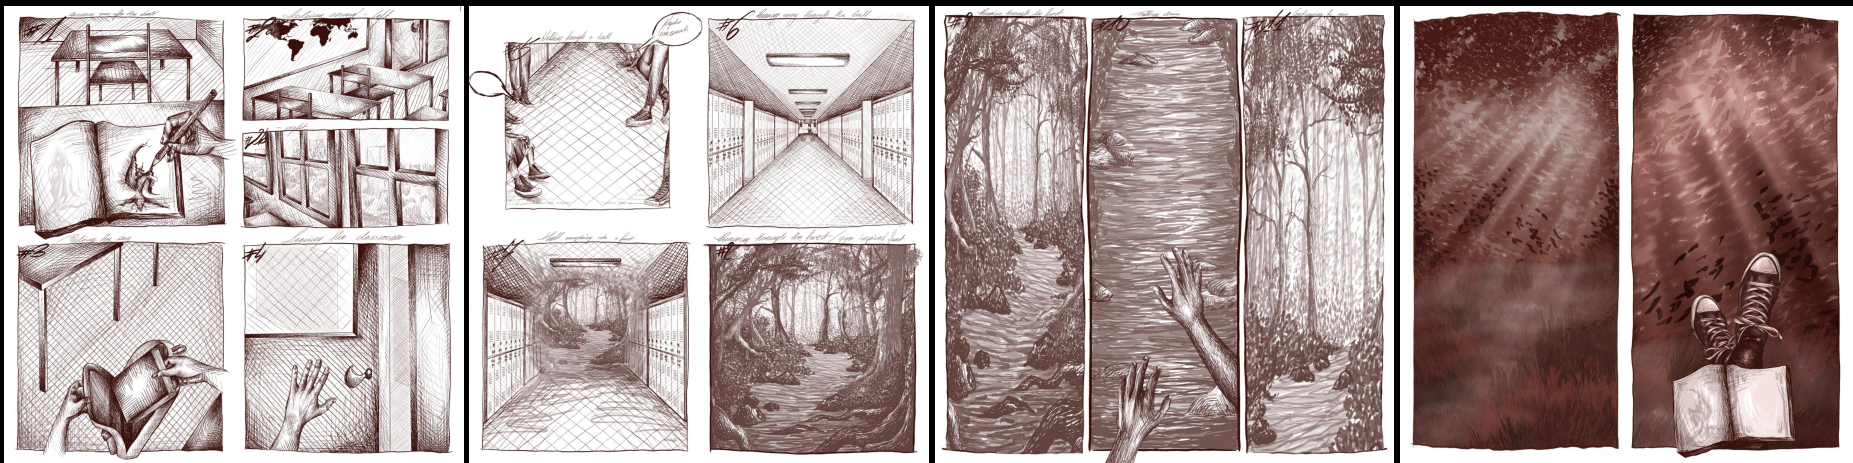

Mind's Eye

Synopsis

Portrayal of social anxiety, being labeled and not fitting in the social standards as well as running away from reality into an imagined world.

Art as a coping mechanism and therapy.

Storyboard

Concept Art

Creature Concepts:

Tree Concepts:

Concept Art

Environment Concept Art

Animatic

Team Members

Nora Bouchtat